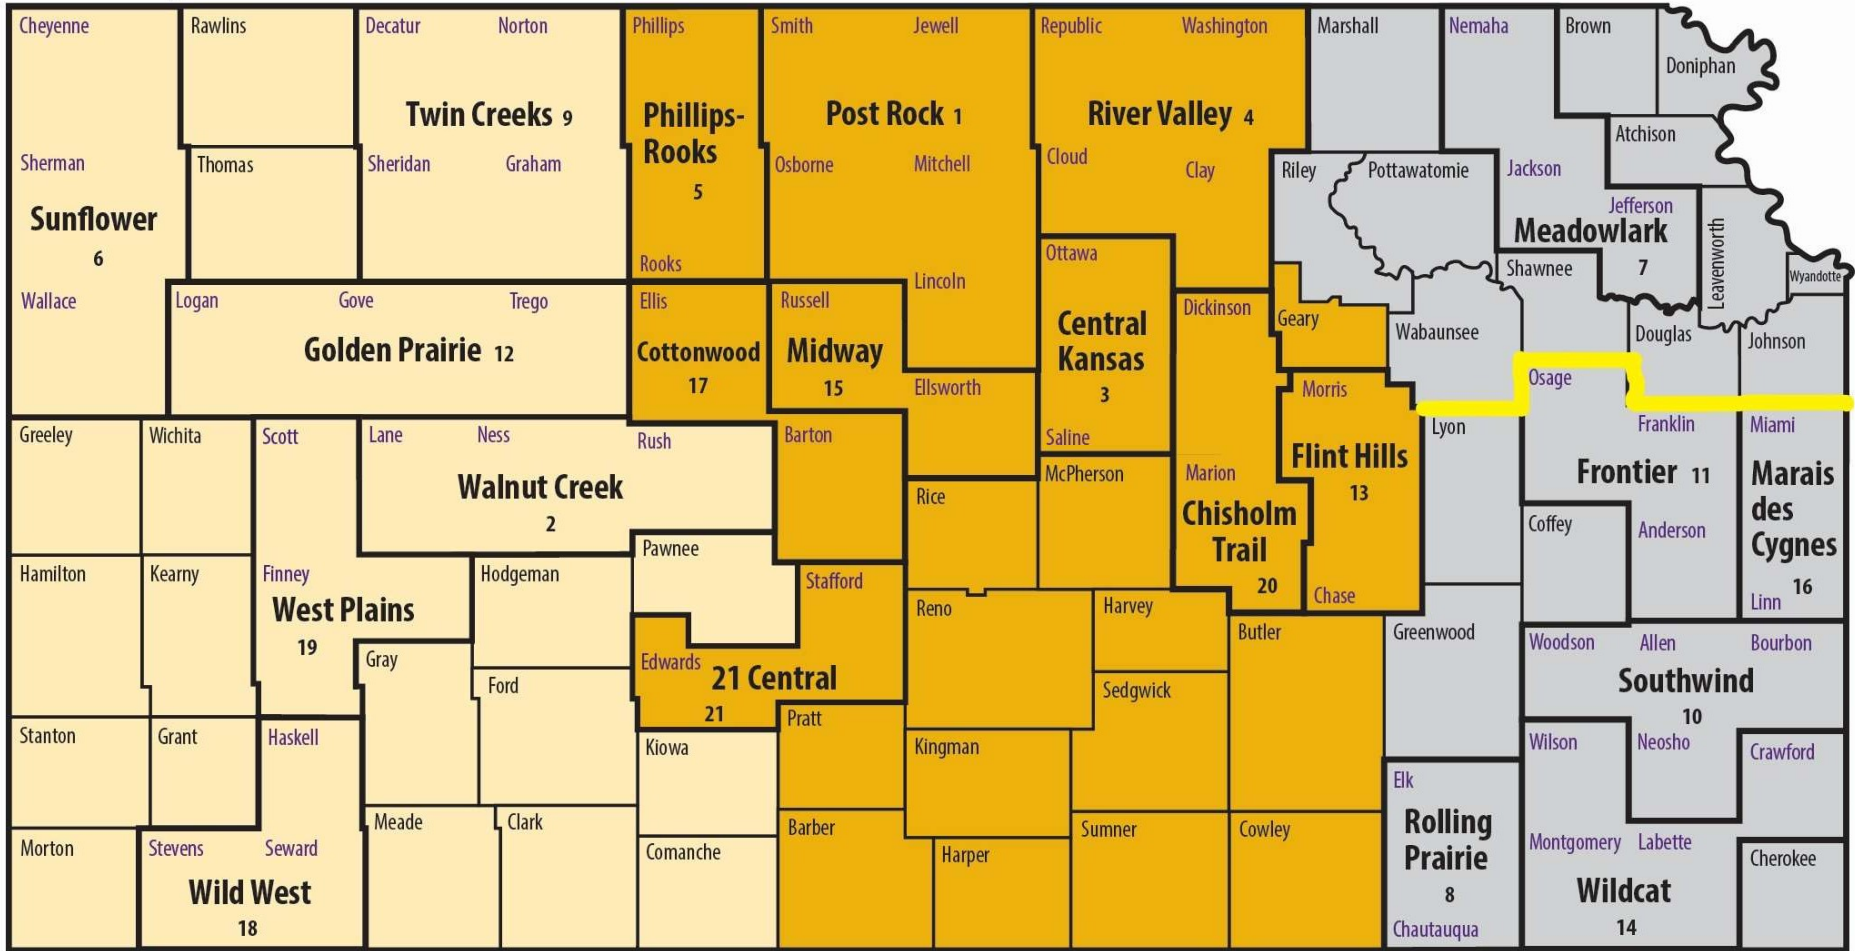

Amy Sollock - West

Beth Hinshaw - Central

Western

Central

Eastern

7/2021

4-H Youth Development Specialists Local Unit Assignments

Kelsey Nordyke - Eastern (south)