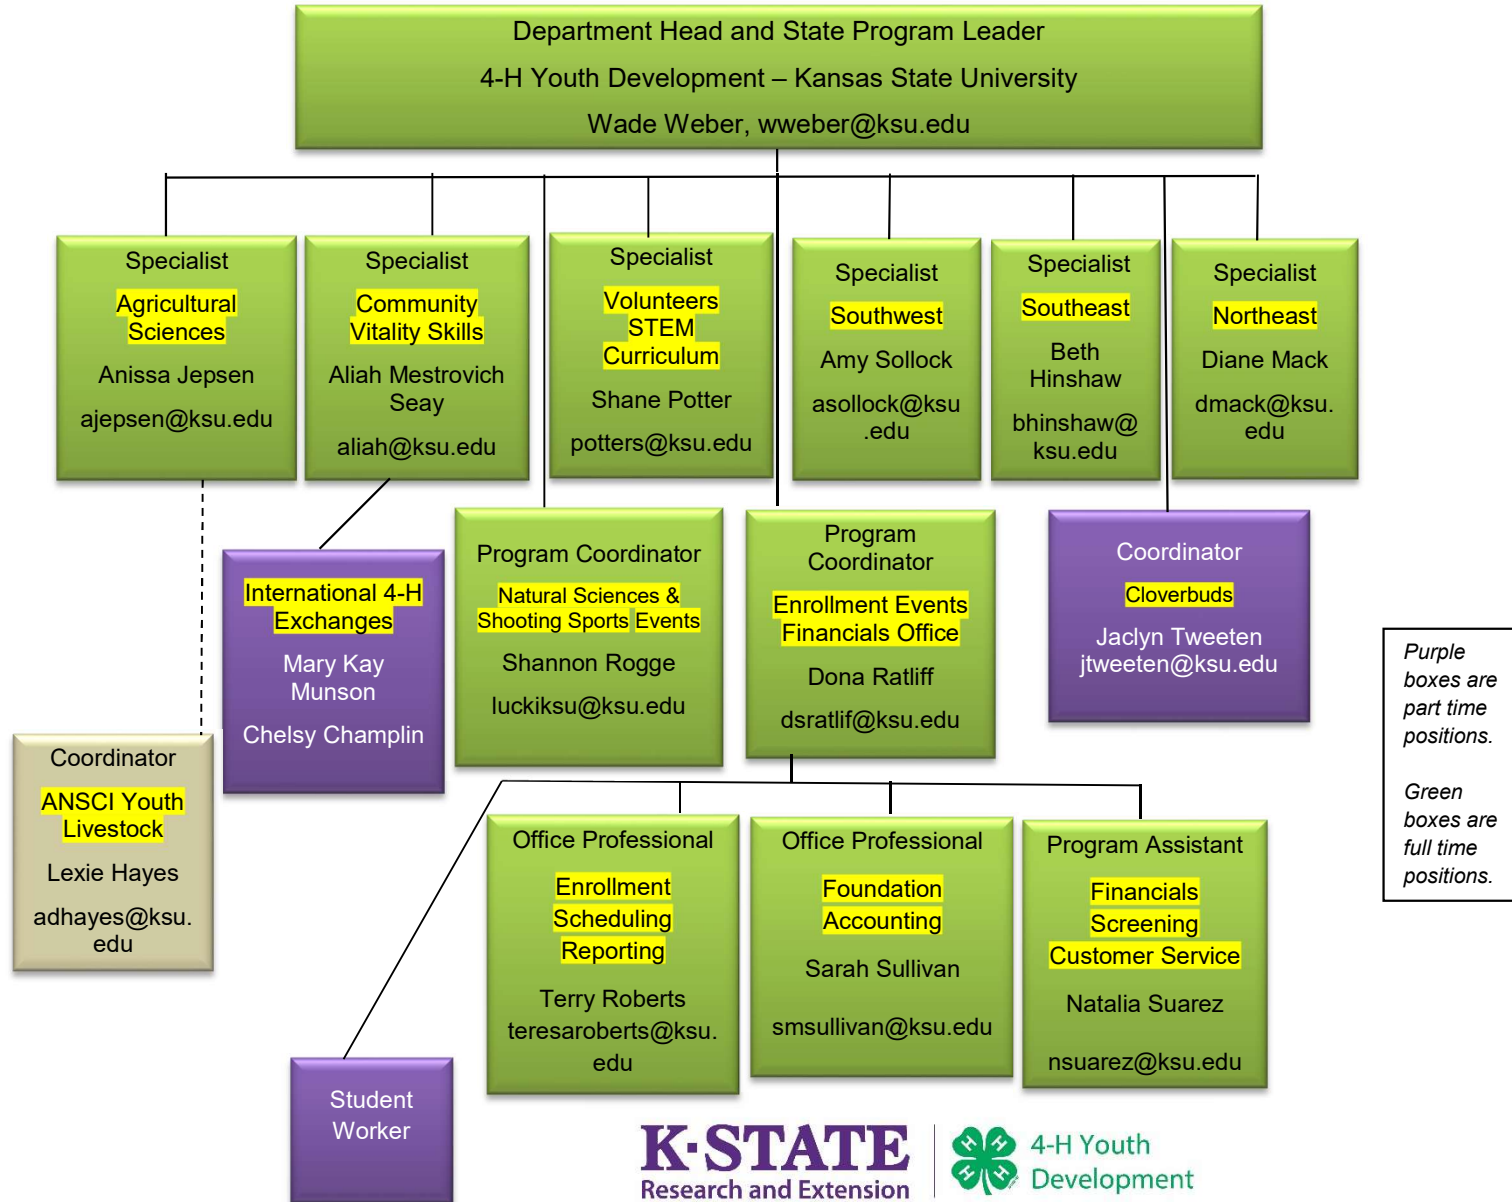

# Kansas State 4-H Youth Development Staff Organizational Chart

*Purple boxes are part time positions.*

*Green boxes are full time positions.*