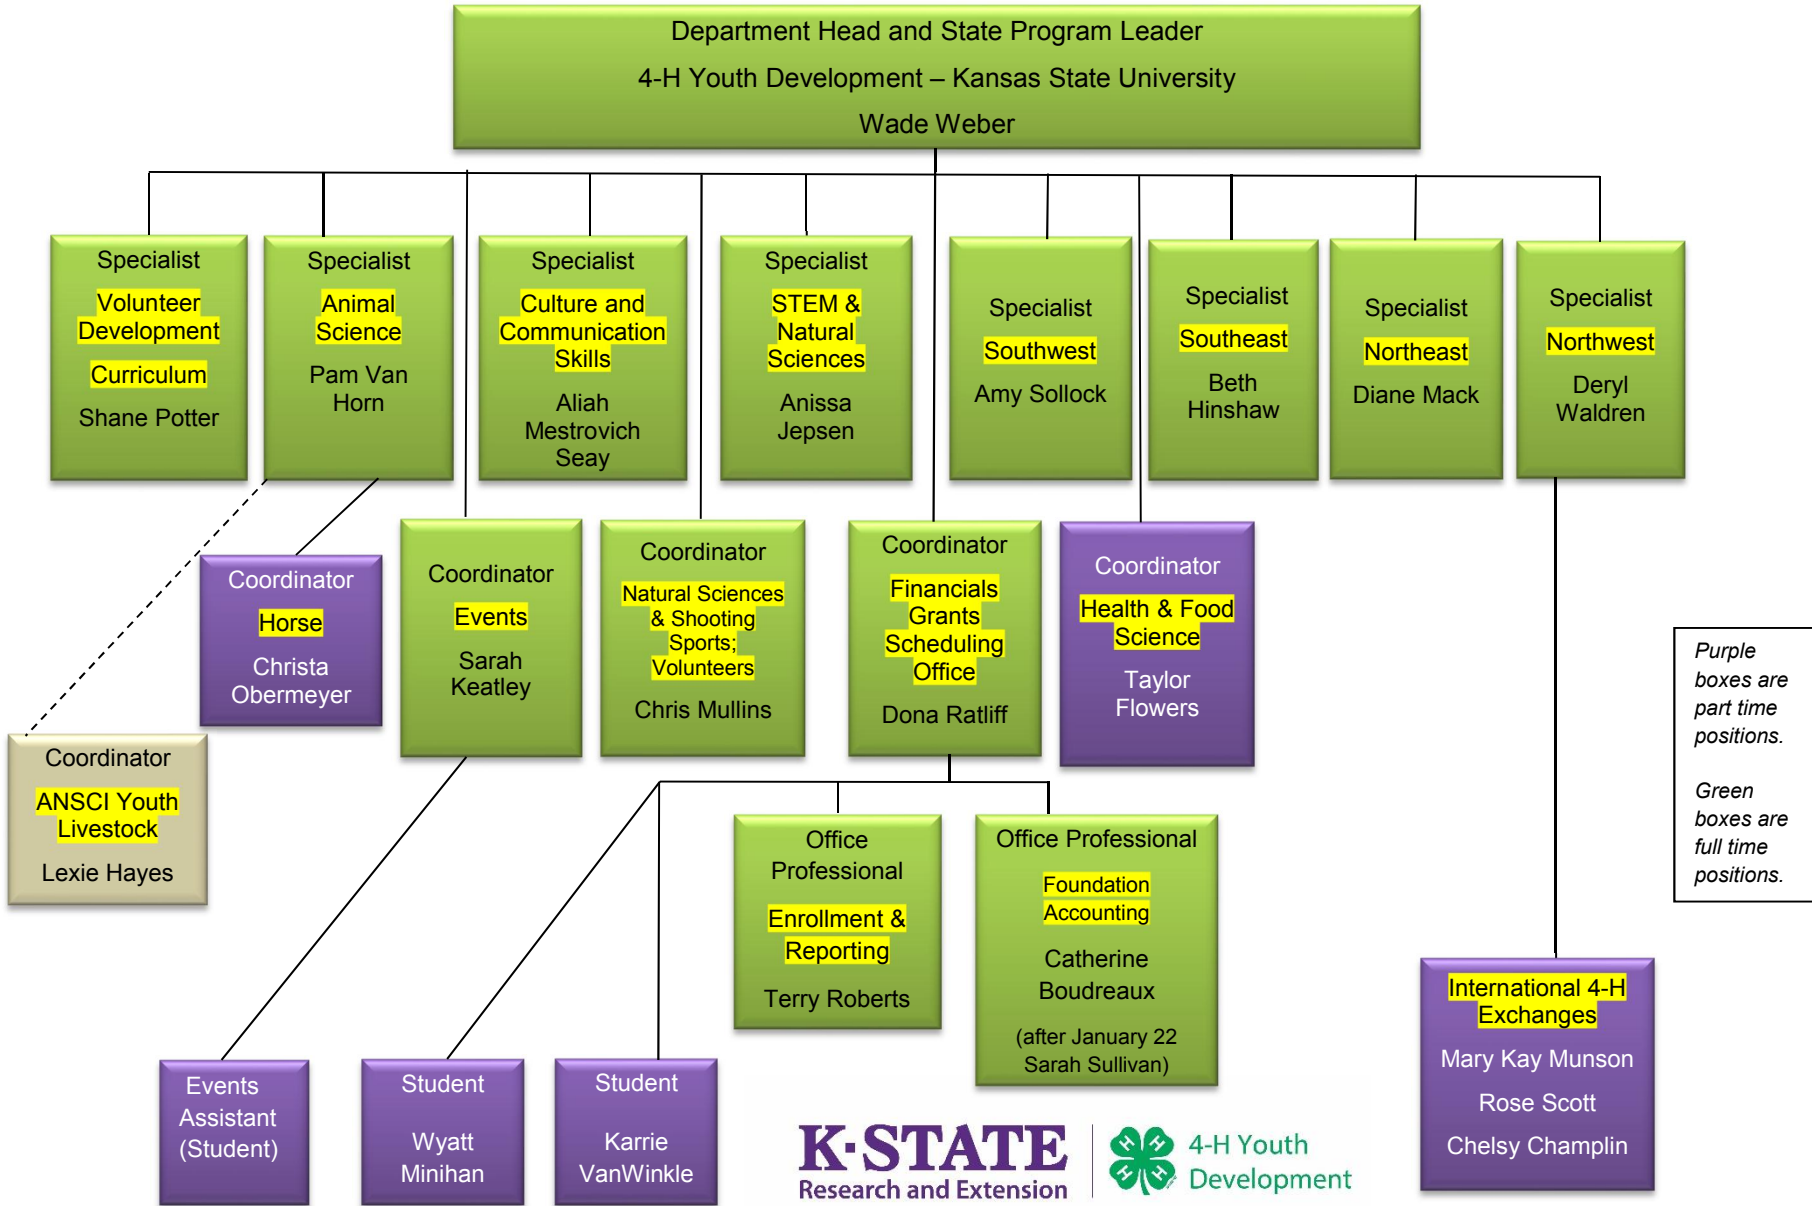

# Kansas State 4-H Youth Development Staff Organizational Chart

*Purple boxes are part time positions.*

*Green boxes are full time positions.*