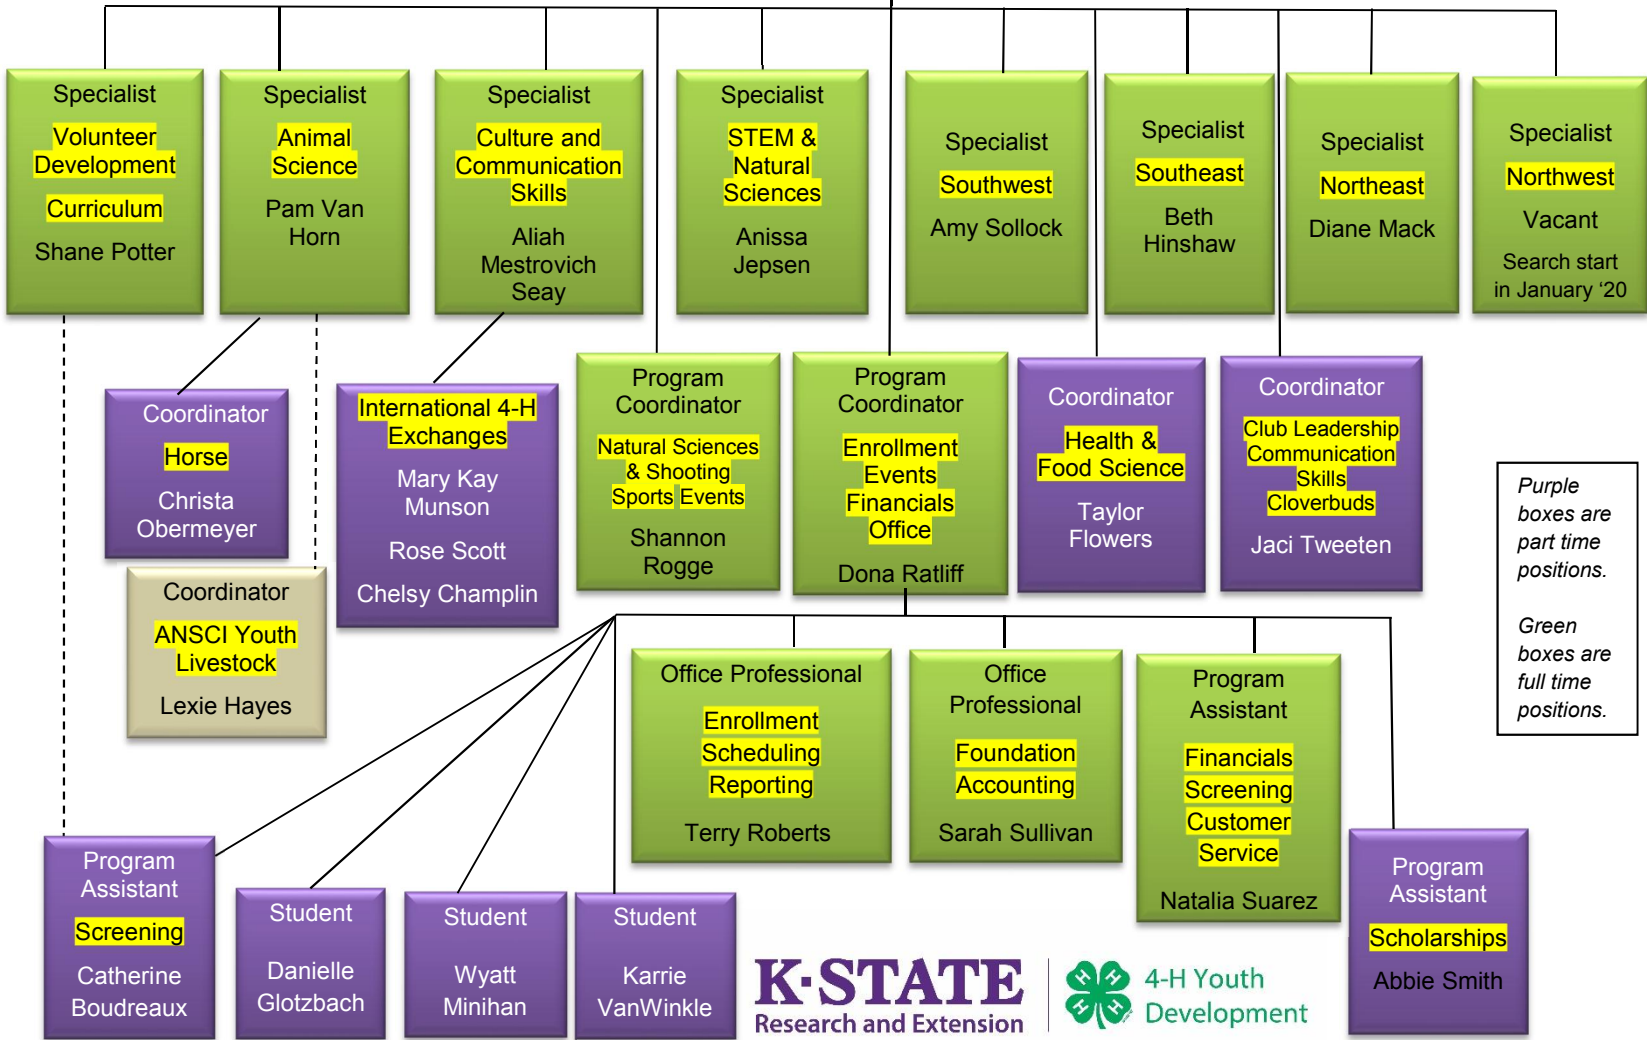

Kansas State 4-H Youth Development Staff Organizational Chart

Department Head and State Program Leader
4-H Youth Development – Kansas State University
Wade Weber

Purple boxes are part time positions.

Green boxes are full time positions.