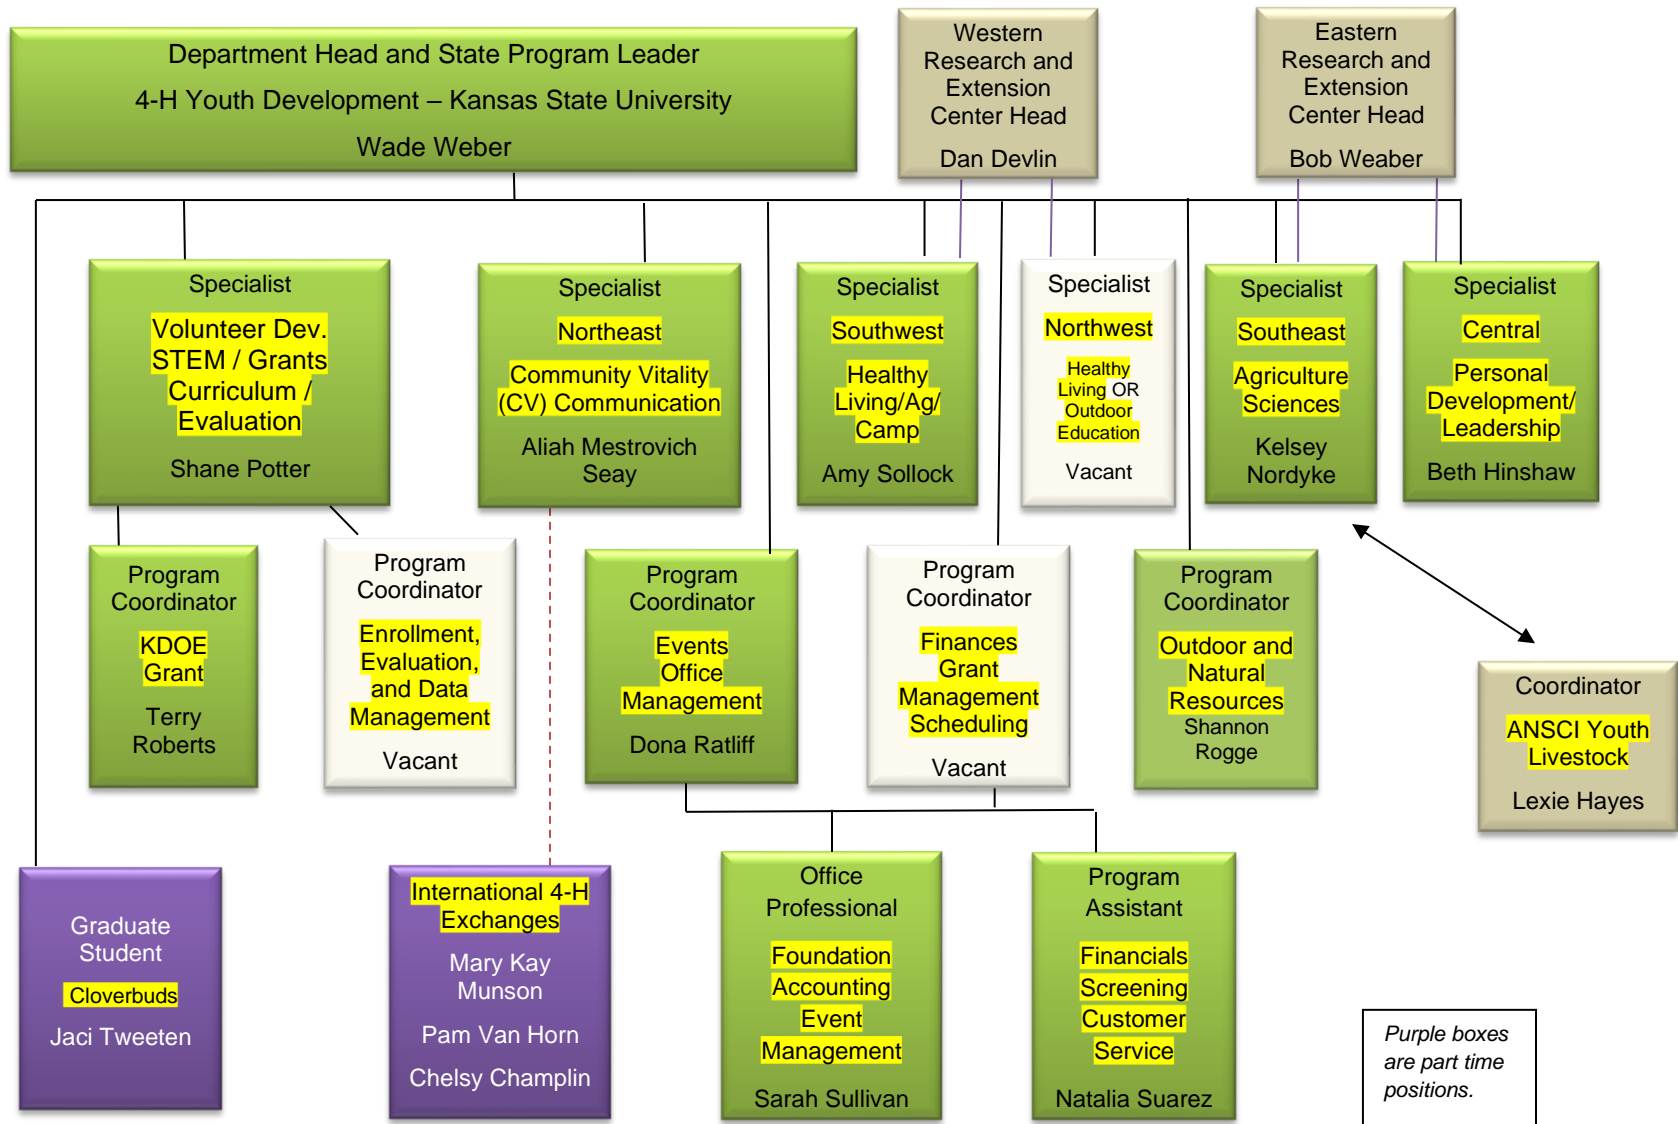

Kansas State 4-H Youth Development Staff Organizational Chart

Purple boxes are part time positions.

Green boxes are full time positions.